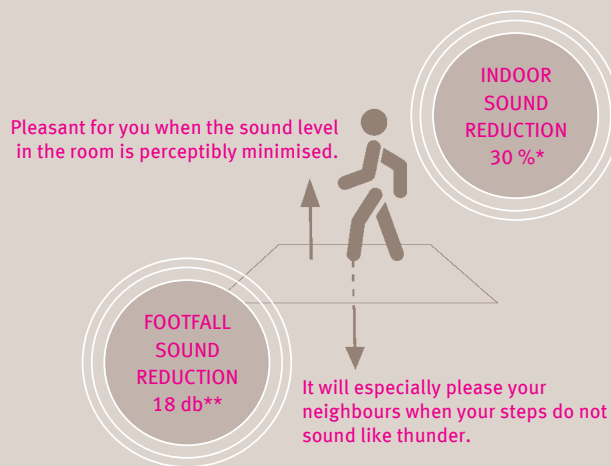

* Maximum individual values achieved in accordance with the EPLF Impact Hammer test (compared to reference floor)

** According to DIN 140-8