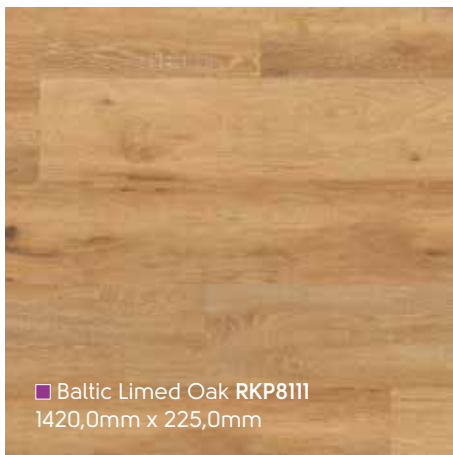

RKP8108 ▽

■ Washed Butternut RKP8108
1420,0mm x 225,0mm

■ Baltic Washed Oak RKP8101
1420,0mm x 225,0mm

■ Warm Ash RKP8103
1420,0mm x 225,0mm

■ Baltic Limed Oak RKP8111
1420,0mm x 225,0mm

Korlok

Wood | Holz | Bois | Hout