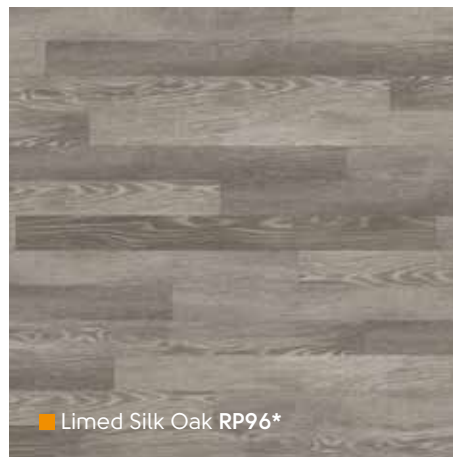

914,4mm x 76,2mm

designflooring.com

RP96 Δ

RP73 Δ

■ Limed Jute Oak RP97*

■ Limed Silk Oak RP96*

■ Kenyan Tigerwood RP73*

■ Lorenzo Warm Oak RP91