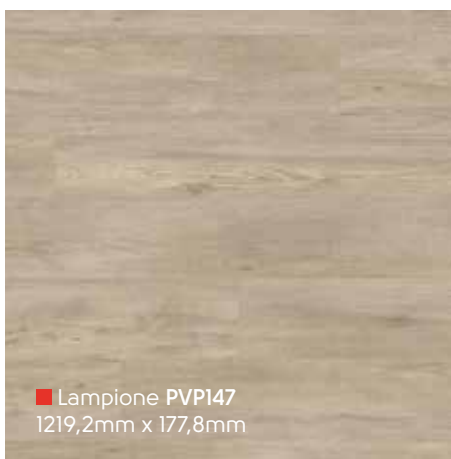

■ Grey Scandi Pine KP131
914,4mm x 152,4mm

■ Lampione PVP147
1219,2mm x 177,8mm