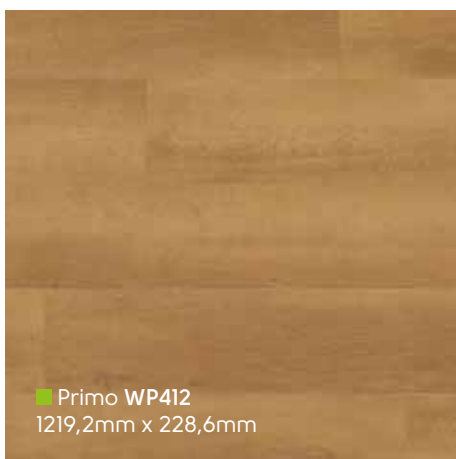

■ Rubesco WP421
1219,2mm x 228,6mm

■ Primo WP412
1219,2mm x 228,6mm