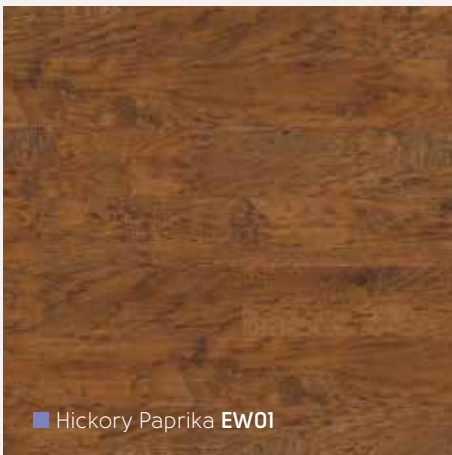

■ Hickory Paprika EW01