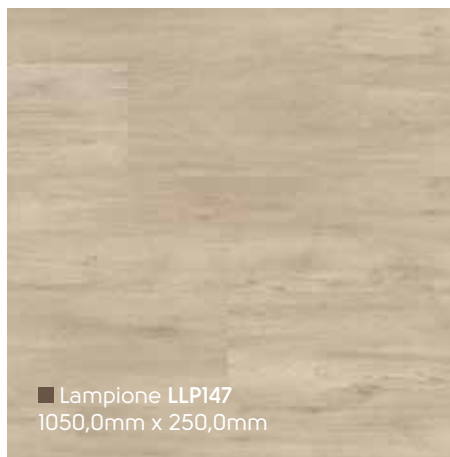

LLP92 Δ 26d11

■ Palmaria LLP149
1050,0mm x 250,0mm

■ Ashland LLP95
1050,0mm x 250,0mm

■ Lampione LLP147
1050,0mm x 250,0mm

■ Country Oak LLP92
1050,0mm x 250,0mm

Designflooring LooseLay Wood | Holz | Bois | Hout