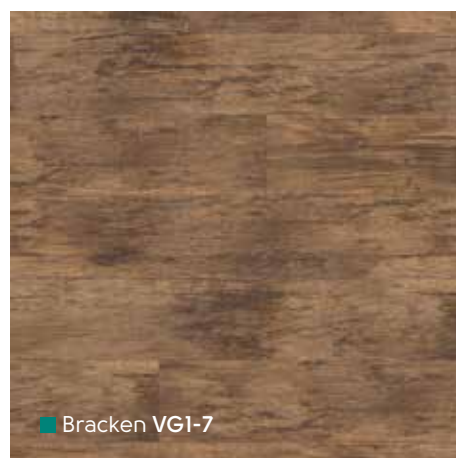

■ Wellington Oak VGW53T

Van Gogh Wood | Holz | Bois | Hout

1219,2mm x 177,8mm

designflooring.com

VG1-7 ▽

■ Bearwood VGW46T

■ Burnt Ginger VG5-7

■ Bracken VG1-7