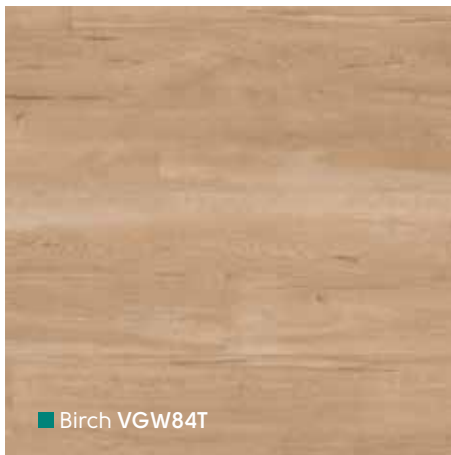

VGW82T | DS07 3mm ▽

■ White Washed Oak VGW80T

■ Distressed Oak VGW82T

■ Aged Redwood VGW100T*

■ Macrocapra VGW50T

■ Birch VGW84T

■ Honey Oak VGW94T*

Van Gogh Wood | Holz | Bois | Hout