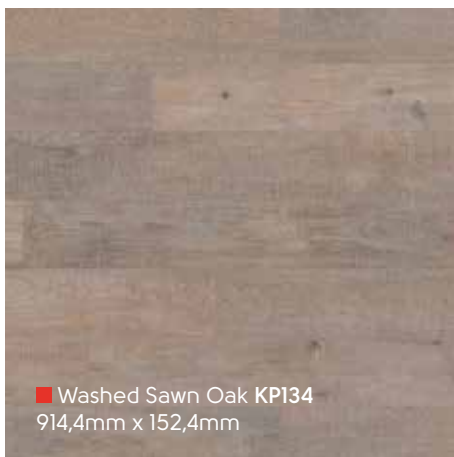

■ Torcello PVP145
1219,2mm x 177,8mm

■ Linosa PVP148
1219,2mm x 177,8mm

■ Washed Sawn Oak KP134
914,4mm x 152,4mm