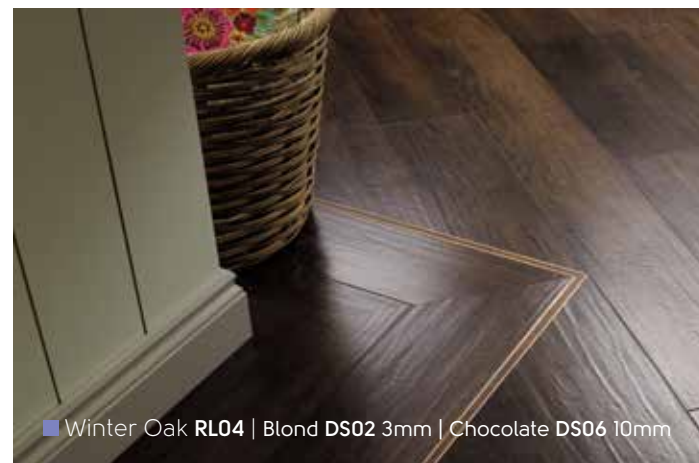

Design strips | Designstreifen | Bandes décoratives | Designstrips

Place design strips between tiles to create a natural grouting effect or as a tramline border to enhance the design of your floor.

Verlegen Sie die Designstreifen zwischen den Fliesen, um einen natürlichen Fugeneffekt zu erzeugen oder das Erscheinungsbild Ihres Bodens zu optimieren.

Insérez une bande entre les dalles pour créer un effet de joint naturel ou pour mettre en valeur le design de votre sol.

Plaats de strips tussen de tegels om een natuurlijk voegeffect te creëren of als dubbele randlijsting om het ontwerp van de vloer te verfraaien.

Choose from a wide range of tones and textures, available in 3, 5 and 10mm width.

Wählen Sie aus verschiedenen Farben und Oberflächenstrukturen in den Breiten 3, 5 und 10mm.

■ Winter Oak RL04 | Blond DS02 3mm | Chocolate DS06 10mm

Vous avez le choix parmi de nombreuses teintes et textures, et des largeurs de 3, 5 et 10 mm.

Kies uit een groot aanbod tinten en structuren, beschikbaar in breedtes van 3, 5 en 10mm.

All design strips are available in 2, 2,5 and 3mm thickness to be compatible with all of our products.

Alle Designstreifen sind in 2, 2,5 und 3 mm Dicke erhältlich, damit Sie diese zu jedem Boden hinzufügen können.

Toutes les bandes décoratives sont disponibles en 2, 2,5 et 3 mm d'épaisseur leurs permettant d'être compatibles avec tous nos produits.

Deze decorstrips zijn beschikbaar in 3 of 5mm en te gebruiken in combinatie met onze Opus vloeren.