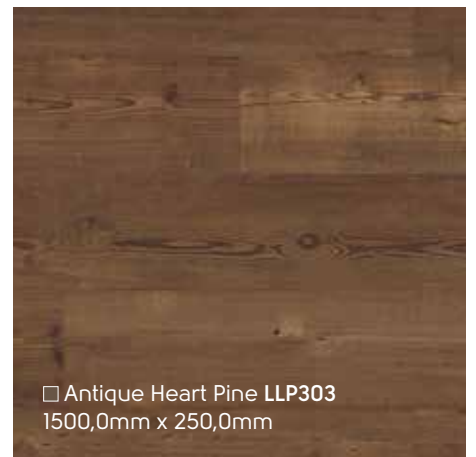

■ Neutral Oak LLP307
1500,0mm x 250,0mm

□ Antique Heart Pine LLP303
1500,0mm x 250,0mm

Designflooring LooseLay Longboard Wood | Holz | Bois | Hout