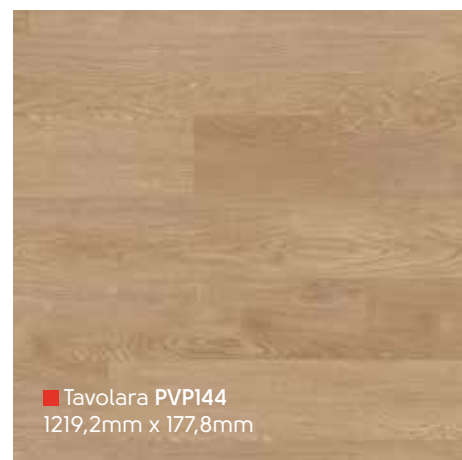

■ Coastal Sawn Oak KP136
914,4mm x 152,4mm

■ Lampione PVP147
1219,2mm x 177,8mm

■ Sycamore KP32
914,4mm x 101,6mm

Rubens Wood | Holz | Bois | Hout

Rubens Wood | Holz | Bois | Hout

PVP150 ▽

■ Pale Limed Oak KP94
914,4mm x 152,4mm