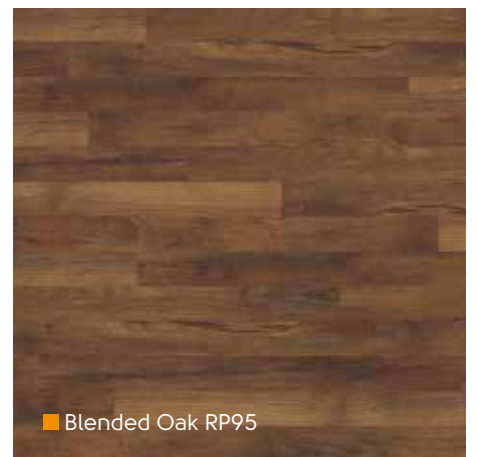

■ Kenyan Tigerwood RP73*

■ Blended Oak RP95

Monet Wood | Holz | Bois | Hout

914,4mm x 76,2mm

designflooring.com

*Please note: as a feature of the design, these products incorporate a high colour variation between individual planks.

*Bitte beachten Sie: Das Design dieser Farbtöne enthält starke Farbvariationen, wie sie in der Natur auftreten.

*Veuillez noter: Ces produits ont pour caractéristique une variation de couleur importante entre chaque lames.

*Let op: als onderdeel van het design bevatten onze producten natuurlijke kleurvariaties in de individuele planken.