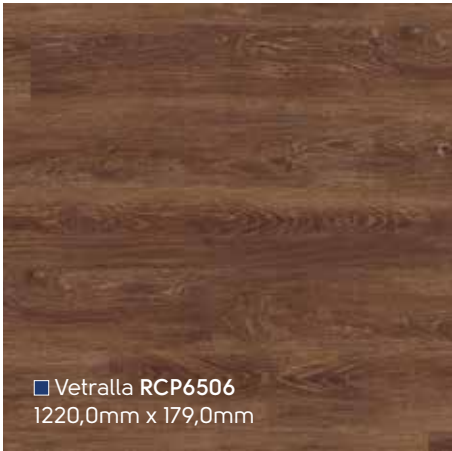

Palio Core

Wood | Holz | Bois | Hout

RCP6507 ▲

■ Bolsena RCP6507
1220,0mm x 179,0mm

■ Pisa RCP6501
1220,0mm x 179,0mm

■ Vetralla RCP6506
1220,0mm x 179,0mm

■ Lucca RCP6509
1220,0mm x 179,0mm

RCP6509 ▲