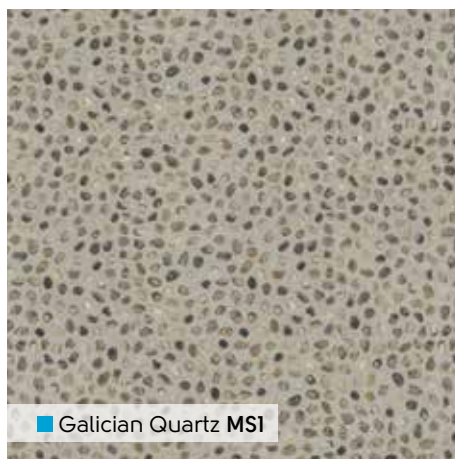

304,8mm x 304,8mm

designflooring.com

MS5 ▽

MS2 ▽

■ Andalusian Opal MS5

■ Navarra Chalk MS2

■ Catalanian Granite MS3

■ Galician Quartz MS1