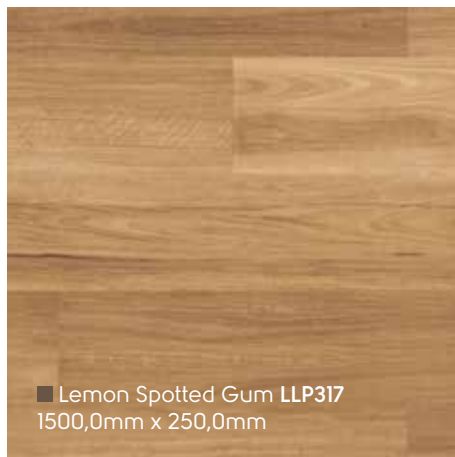

□ Raven Oak LLP302
1500,0mm x 250,0mm

Designflooring LooseLay Longboard Wood | Holz | Bois | Hout

▽ LLP303

▽ LLP309

■ Champagne Oak LLP310
1500,0mm x 250,0mm

■ Lemon Spotted Gum LLP317
1500,0mm x 250,0mm

■ Neutral Oak LLP307
1500,0mm x 250,0mm