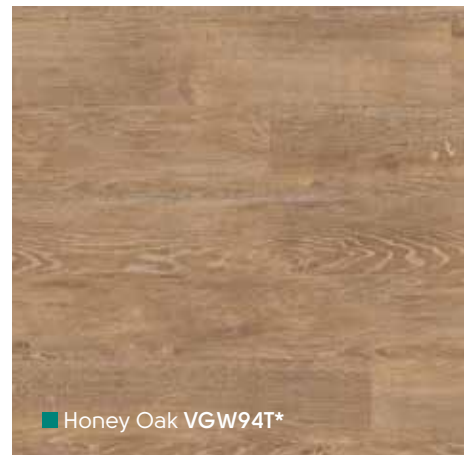

VGW82T | DS07 3mm ▽

■ White Washed Oak VGW80T

■ Distressed Oak VGW82T

■ Aged Redwood VGW100T*

■ Macrocapra VGW50T

■ Birch VGW84T

■ Honey Oak VGW94T*

Van Gogh Wood | Holz | Bois | Hout