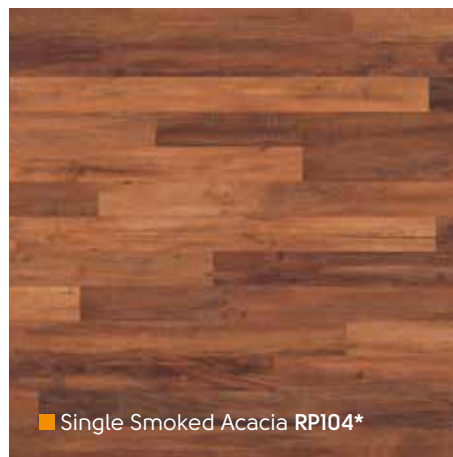

914,4mm x 76,2mm

designflooring.com

RP96 Δ

RP73 Δ

■ Limed Jute Oak RP97*

■ Limed Silk Oak RP96*

■ Kenyan Tigerwood RP73*

■ Lorenzo Warm Oak RP91