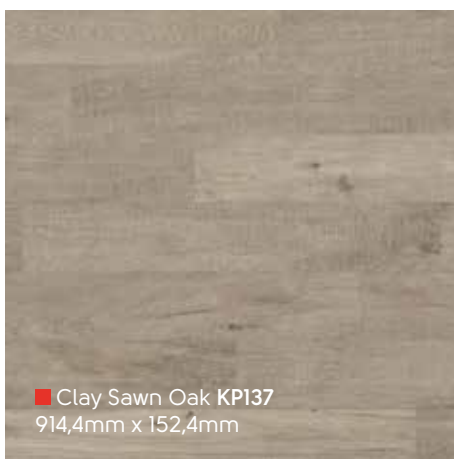

■ Coastal Sawn Oak KP136
914,4mm x 152,4mm

■ Lampione PVP147
1219,2mm x 177,8mm

■ Sycamore KP32
914,4mm x 101,6mm

Rubens Wood | Holz | Bois | Hout

Rubens Wood | Holz | Bois | Hout

PVP150 ▽

■ Pale Limed Oak KP94
914,4mm x 152,4mm