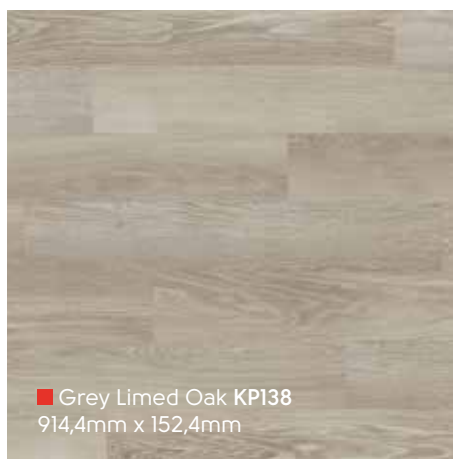

■ Coastal Sawn Oak KP136
914,4mm x 152,4mm

■ Lampione PVP147
1219,2mm x 177,8mm

■ Sycamore KP32
914,4mm x 101,6mm

Rubens Wood | Holz | Bois | Hout

Rubens Wood | Holz | Bois | Hout

PVP150 ▽

■ Pale Limed Oak KP94
914,4mm x 152,4mm