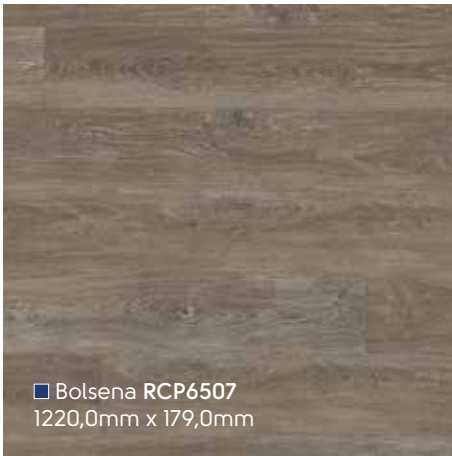

Palio Core

Wood | Holz | Bois | Hout

RCP6507 ▲

■ Bolsena RCP6507
1220,0mm x 179,0mm

■ Pisa RCP6501
1220,0mm x 179,0mm

■ Vetralla RCP6506
1220,0mm x 179,0mm

■ Lucca RCP6509
1220,0mm x 179,0mm

RCP6509 ▲