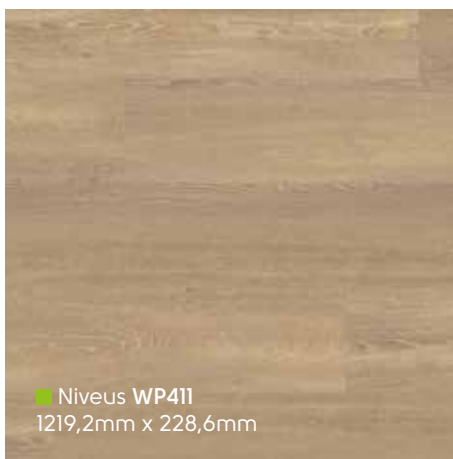

■ Avena WP423
1219,2mm x 228,6mm

■ Bleached Grey Walnut WP329
914,4mm x 152,4mm

■ Pallida WP418
1219,2mm x 228,6mm

■ Stratis WP420
1219,2mm x 228,6mm

Opus Wood | Holz | Bois | Hout

WP411 ▽

■ Rubesco WP421
1219,2mm x 228,6mm