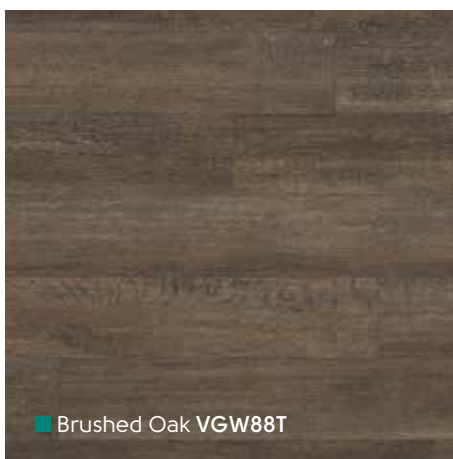

1219,2mm x 177,8mm

designflooring.com

VGW99T ▽

■ Walnut VGW87T

■ Smoked Beech VGW98T

■ Reclaimed Redwood VGW99T*

■ Brushed Oak VGW88T

VGW98T | DS04 5mm ▽