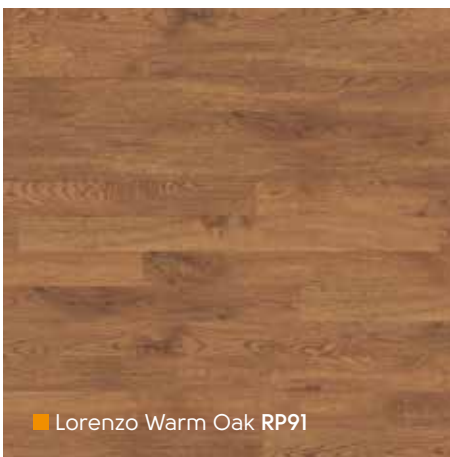

914,4mm x 76,2mm

designflooring.com

RP96 Δ

RP73 Δ

■ Limed Jute Oak RP97*

■ Limed Silk Oak RP96*

■ Kenyan Tigerwood RP73*

■ Lorenzo Warm Oak RP91