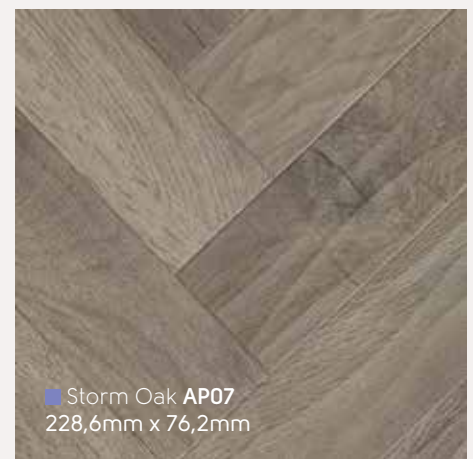

Parquet Oak Royale Oak Premier Handcrafted 

Blond Oak AP01
228,6mm x 76,2mm

Auburn Oak AP02
228,6mm x 76,2mm

Black Oak AP03
228,6mm x 76,2mm

Storm Oak AP07
228,6mm x 76,2mm

Russet Oak AP31
406,4mm x 406,4mm