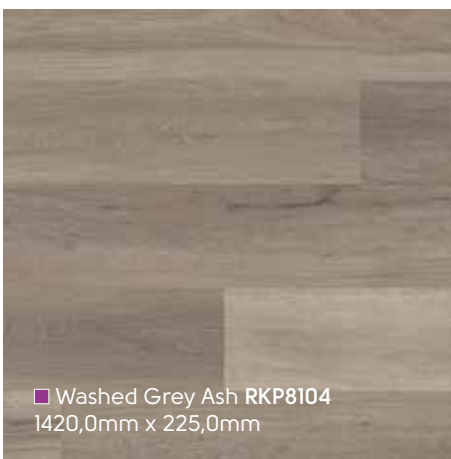

RKP8104 ▾

Korlok
Wood | Holz | Bois | Hout
designflooring.com