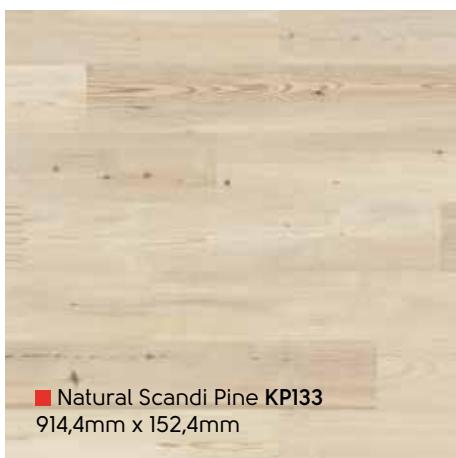

PVP149 ▽

■ Washed Scandi Pine KP132
914,4mm x 152,4mm

■ White Painted Oak KP105
914,4mm x 152,4mm

■ Natural Scandi Pine KP133
914,4mm x 152,4mm

■ Grey Scandi Pine KP131
914,4mm x 152,4mm

■ Palmaria PVP149
1219,2mm x 177,8mm