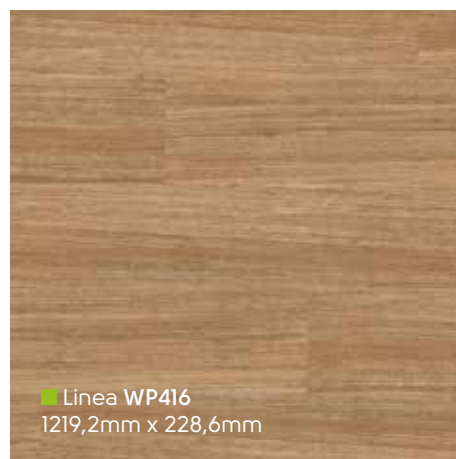

■ Niveus WP411
1219,2mm x 228,6mm

■ Palleo WP312
914,4mm x 152,4mm

■ Primo WP412
1219,2mm x 228,6mm

■ Grano WP311
914,4mm x 152,4mm

■ Linea WP416
1219,2mm x 228,6mm

Opus Wood | Holz | Bois | Hout

WP313 ▾

■ Magna WP413
1219,2mm x 228,6mm