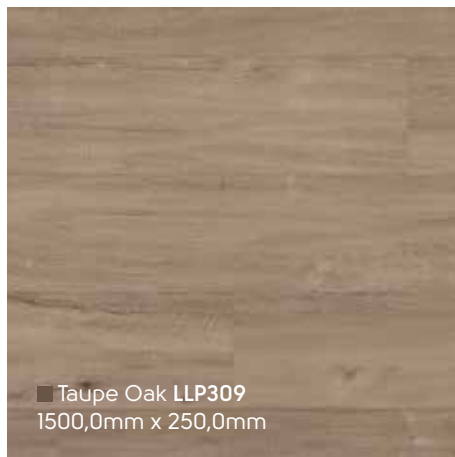

■ Lemon Spotted Gum LLP317
1500,0mm x 250,0mm

□ Antique Heart Pine LLP303
1500,0mm x 250,0mm

■ Taupe Oak LLP309
1500,0mm x 250,0mm