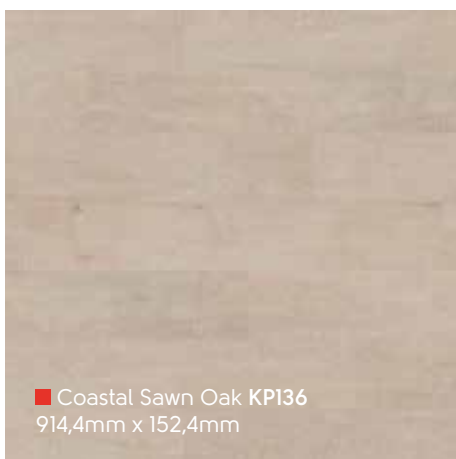

PVP149 ▽

■ Washed Scandi Pine KP132
914,4mm x 152,4mm

■ White Painted Oak KP105
914,4mm x 152,4mm

■ Natural Scandi Pine KP133
914,4mm x 152,4mm

■ Grey Scandi Pine KP131
914,4mm x 152,4mm

■ Palmaria PVP149
1219,2mm x 177,8mm