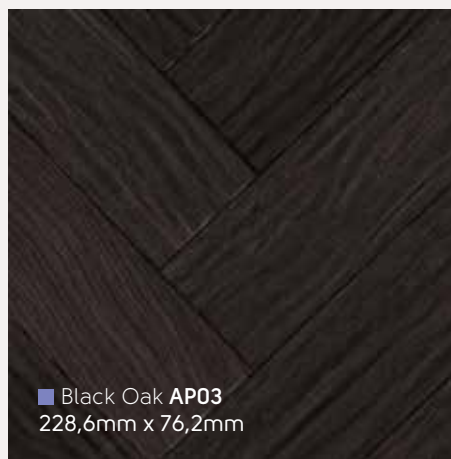

Parquet Oak Royale Oak Premier Handcrafted 

Blond Oak AP01
228,6mm x 76,2mm

Auburn Oak AP02
228,6mm x 76,2mm

Black Oak AP03
228,6mm x 76,2mm

Storm Oak AP07
228,6mm x 76,2mm

Russet Oak AP31
406,4mm x 406,4mm