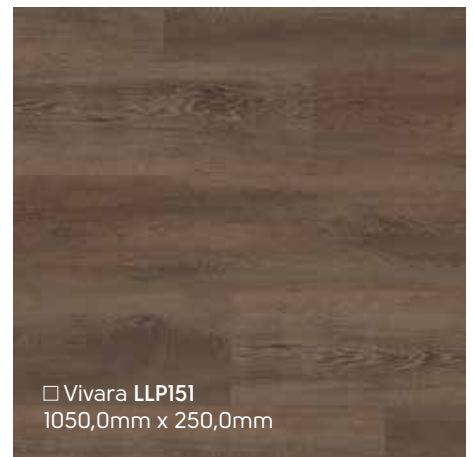

□ Vivara LLP151
1050,0mm x 250,0mm

Designflooring LooseLay Wood | Holz | Bois | Hout