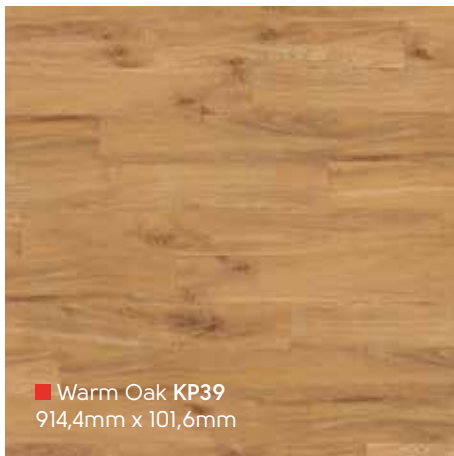

■ Torcello PVP145
1219,2mm x 177,8mm

■ Levanzo PVP150
1219,2mm x 177,8mm

■ Budelli PVP146
1219,2mm x 177,8mm

■ Washed Sawn Oak KP134
914,4mm x 152,4mm

■ Linosa PVP148
1219,2mm x 177,8mm

Rubens Wood | Holz | Bois | Hout