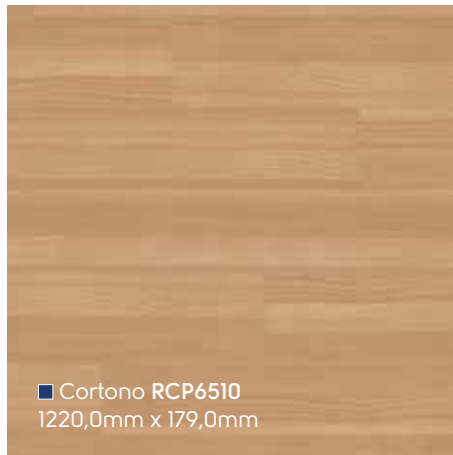

Palio Core

Wood | Holz | Bois | Hout