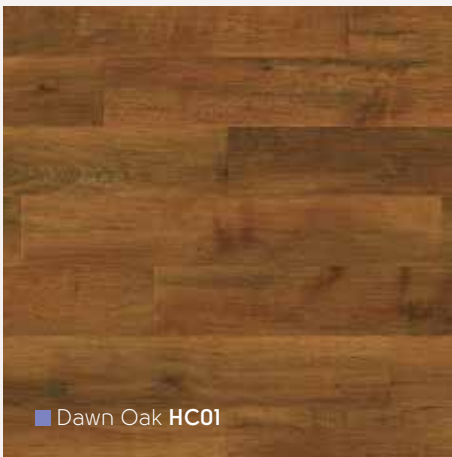

■ Storm Oak RL12

Art Select Oak Royale

1219,2mm x 177,8mm

designflooring.com

HC02 Δ

■ Dawn Oak HC01

■ Morning Oak HC02

■ Dusk Oak HC03