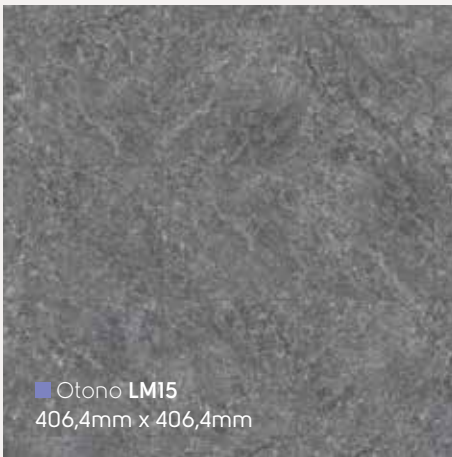

LM15-Clip ▾

Italian Marble

Ashford Marble

■ Otono LM15
406,4mm x 406,4mm

■ Fiore LM16
406,4mm x 406,4mm

■ Ashford LM10
914,4mm x 914,4mm Random Panel*

■ Otono LM15-Clip
406,4mm x 406,4mm

■ Fiore LM16-Clip
406,4mm x 406,4mm