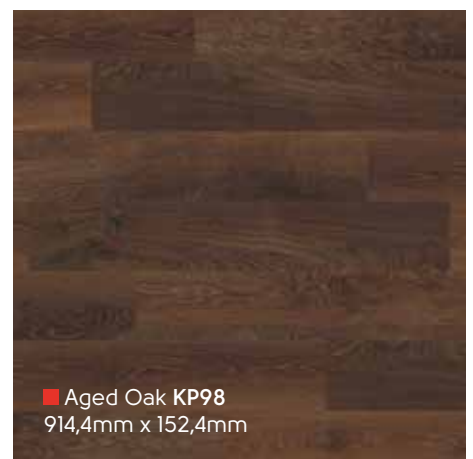

■ Torcello PVP145
1219,2mm x 177,8mm

■ Levanzo PVP150
1219,2mm x 177,8mm

■ Budelli PVP146
1219,2mm x 177,8mm

■ Washed Sawn Oak KP134
914,4mm x 152,4mm

■ Linosa PVP148
1219,2mm x 177,8mm

Rubens Wood | Holz | Bois | Hout