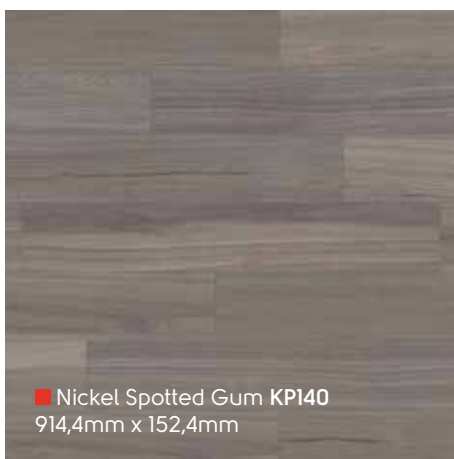

■ Torcello PVP145
1219,2mm x 177,8mm

■ Levanzo PVP150
1219,2mm x 177,8mm

■ Budelli PVP146
1219,2mm x 177,8mm

■ Washed Sawn Oak KP134
914,4mm x 152,4mm

■ Linosa PVP148
1219,2mm x 177,8mm

Rubens Wood | Holz | Bois | Hout