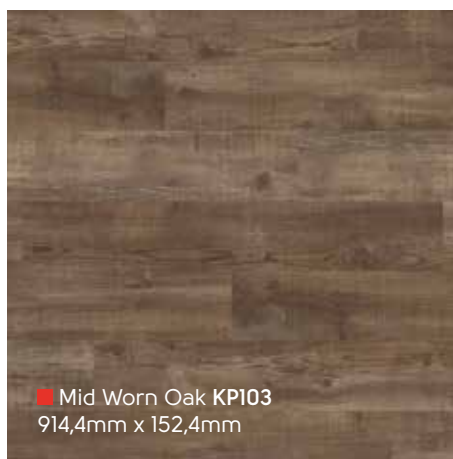

■ Torcello PVP145
1219,2mm x 177,8mm

■ Levanzo PVP150
1219,2mm x 177,8mm

■ Budelli PVP146
1219,2mm x 177,8mm

■ Washed Sawn Oak KP134
914,4mm x 152,4mm

■ Linosa PVP148
1219,2mm x 177,8mm

Rubens Wood | Holz | Bois | Hout