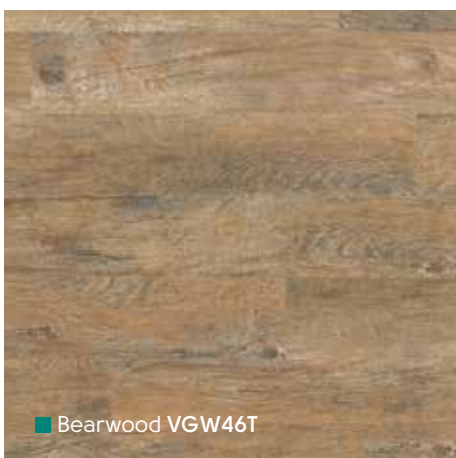

■ Wellington Oak VGW53T

Van Gogh Wood | Holz | Bois | Hout

1219,2mm x 177,8mm

designflooring.com

VG1-7 ▽

■ Bearwood VGW46T

■ Burnt Ginger VG5-7

■ Bracken VG1-7