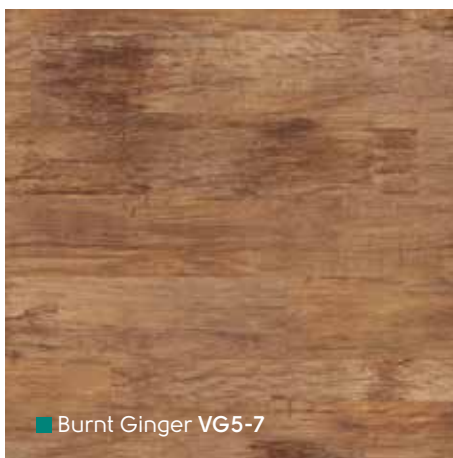

■ Wellington Oak VGW53T

Van Gogh Wood | Holz | Bois | Hout

1219,2mm x 177,8mm

designflooring.com

VG1-7 ▽

■ Bearwood VGW46T

■ Burnt Ginger VG5-7

■ Bracken VG1-7