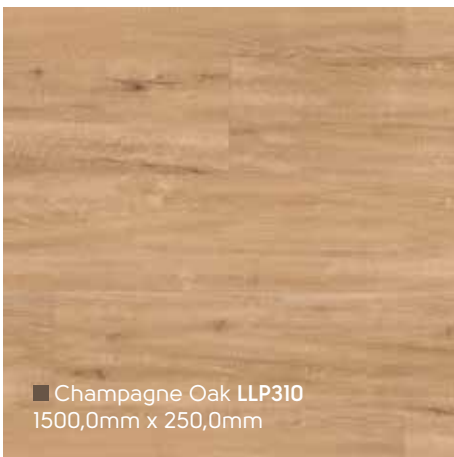

□ Raven Oak LLP302
1500,0mm x 250,0mm

Designflooring LooseLay Longboard Wood | Holz | Bois | Hout

▽ LLP303

▽ LLP309

■ Champagne Oak LLP310
1500,0mm x 250,0mm

■ Lemon Spotted Gum LLP317
1500,0mm x 250,0mm

■ Neutral Oak LLP307
1500,0mm x 250,0mm