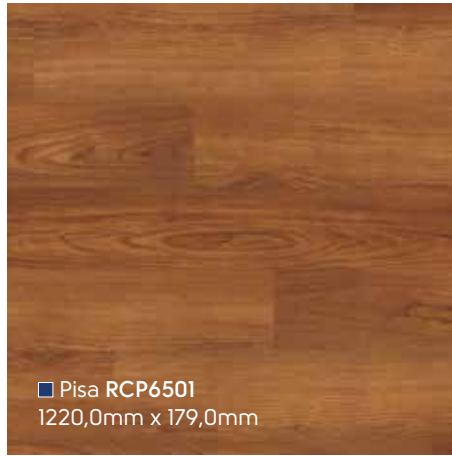

Palio Core

Wood | Holz | Bois | Hout

RCP6507 ▲

■ Bolsena RCP6507
1220,0mm x 179,0mm

■ Pisa RCP6501
1220,0mm x 179,0mm

■ Vetralla RCP6506
1220,0mm x 179,0mm

■ Lucca RCP6509
1220,0mm x 179,0mm

RCP6509 ▲