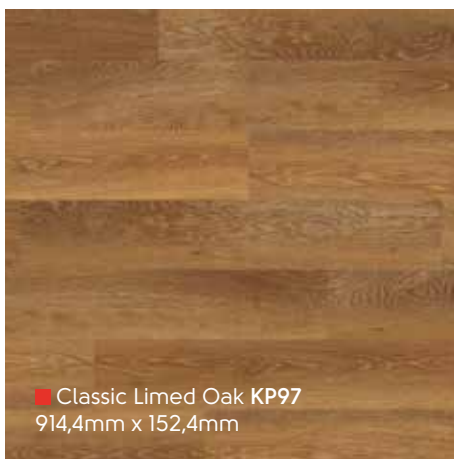

■ Torcello PVP145
1219,2mm x 177,8mm

■ Levanzo PVP150
1219,2mm x 177,8mm

■ Budelli PVP146
1219,2mm x 177,8mm

■ Washed Sawn Oak KP134
914,4mm x 152,4mm

■ Linosa PVP148
1219,2mm x 177,8mm

Rubens Wood | Holz | Bois | Hout