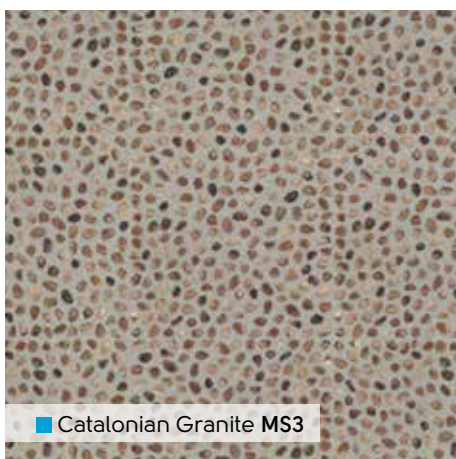

304,8mm x 304,8mm

designflooring.com

MS5 ▽

MS2 ▽

■ Andalusian Opal MS5

■ Navarra Chalk MS2

■ Catalanian Granite MS3

■ Galician Quartz MS1