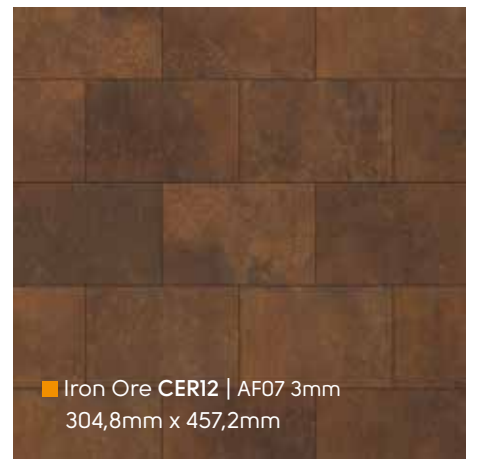

Monet Stone | Stein | Pierre | Steen