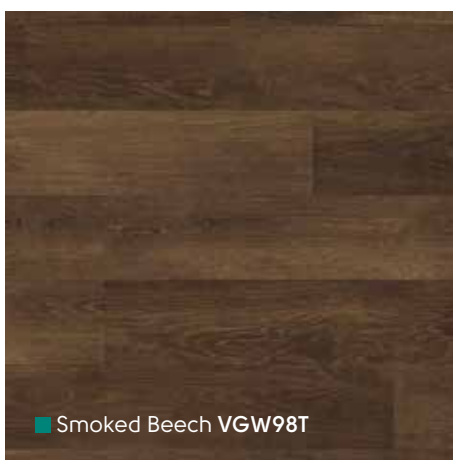

1219,2mm x 177,8mm

designflooring.com

VGW99T ▽

■ Walnut VGW87T

■ Smoked Beech VGW98T

■ Reclaimed Redwood VGW99T*

■ Brushed Oak VGW88T

VGW98T | DS04 5mm ▽