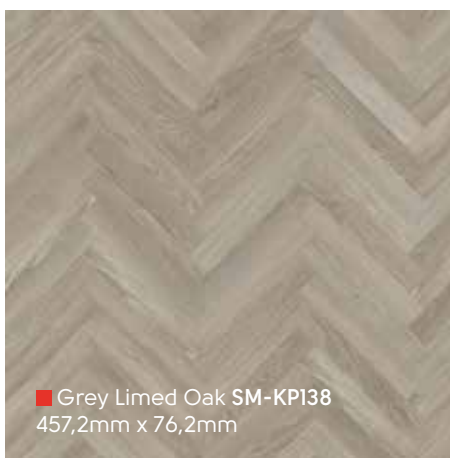

Create room to room transitions using our small and large plank formats.

Gestalten Sie elegante Raumübergänge mit unseren Planken in unterschiedlichen Formaten.

Créez des transitions inspirantes d'une zone à l'autre avec nos différents formats de lames.

Gebruik onze kleine en grote plankformaten om overgangen van kamer naar kamer te creëren.

SM-KP132 ▽

SM-KP138 ▽

Rubens Wood | Holz | Bois | Hout