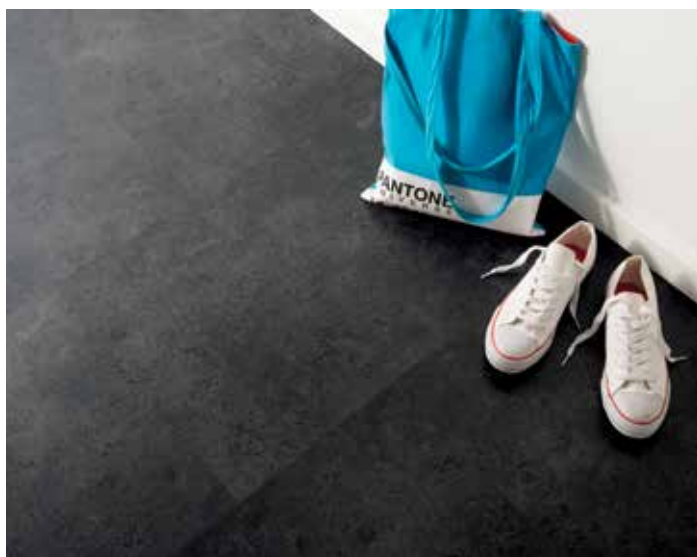

□ Heritage Oak LLP102
1050,0mm x 250,0mm

□ Hartford LLP112
1050,0mm x 250,0mm

□ Vivara LLP151
1050,0mm x 250,0mm

Designflooring LooseLay Wood | Holz | Bois | Hout

LUT201 ▽

LUT200 ▽

LUT203 ▽

Designflooring
LooseLay