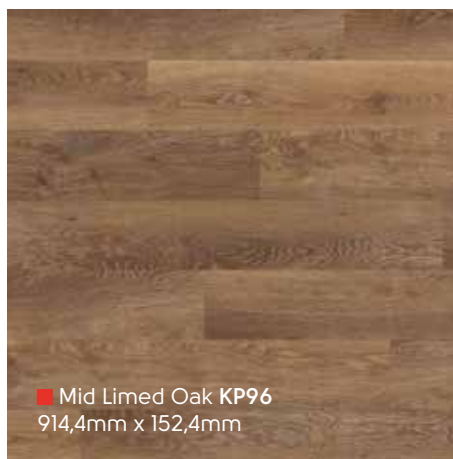

■ Torcello PVP145
1219,2mm x 177,8mm

■ Levanzo PVP150
1219,2mm x 177,8mm

■ Budelli PVP146
1219,2mm x 177,8mm

■ Washed Sawn Oak KP134
914,4mm x 152,4mm

■ Linosa PVP148
1219,2mm x 177,8mm

Rubens Wood | Holz | Bois | Hout