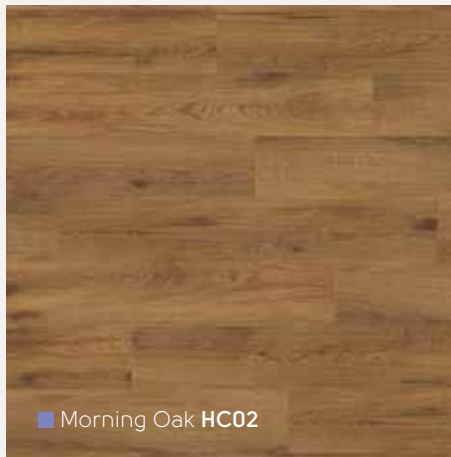

■ Storm Oak RL12

Art Select Oak Royale

1219,2mm x 177,8mm

designflooring.com

HC02 Δ

■ Dawn Oak HC01

■ Morning Oak HC02

■ Dusk Oak HC03