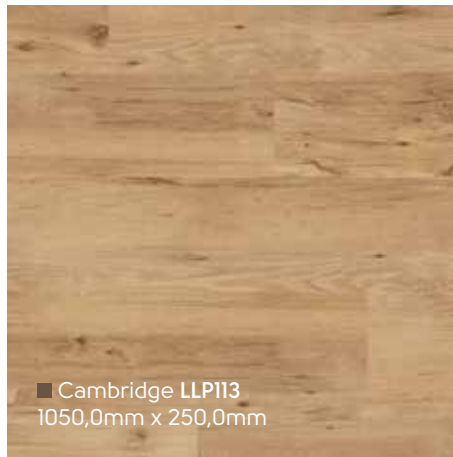

LLP108 ▽

LLP113 ▽

Designflooring LooseLay Wood | Holz | Bois | Hout