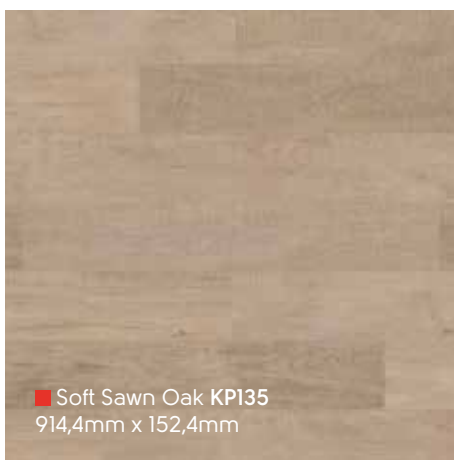

■ Coastal Sawn Oak KP136
914,4mm x 152,4mm

■ Lampione PVP147
1219,2mm x 177,8mm

■ Sycamore KP32
914,4mm x 101,6mm

Rubens Wood | Holz | Bois | Hout

Rubens Wood | Holz | Bois | Hout

PVP150 ▽

■ Pale Limed Oak KP94
914,4mm x 152,4mm