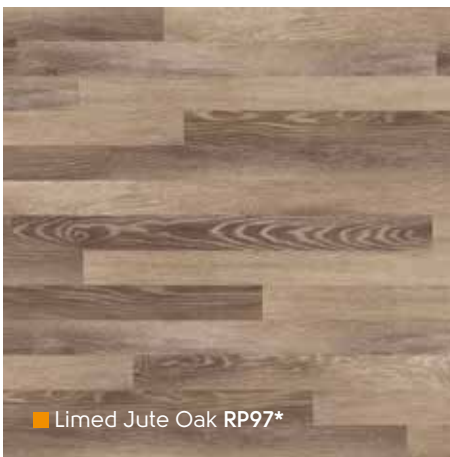

914,4mm x 76,2mm

designflooring.com

RP96 Δ

RP73 Δ

■ Limed Jute Oak RP97*

■ Limed Silk Oak RP96*

■ Kenyan Tigerwood RP73*

■ Lorenzo Warm Oak RP91