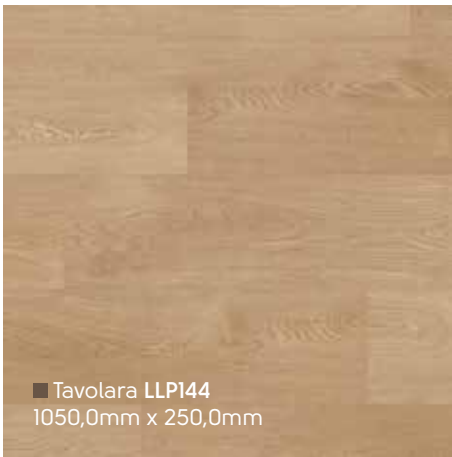

LLP108 ▽

LLP113 ▽

Designflooring LooseLay Wood | Holz | Bois | Hout