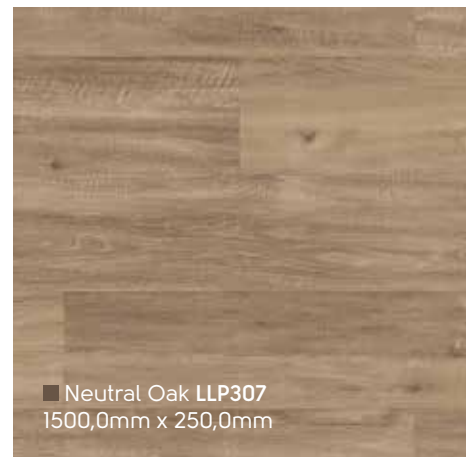

□ Raven Oak LLP302
1500,0mm x 250,0mm

Designflooring LooseLay Longboard Wood | Holz | Bois | Hout

▽ LLP303

▽ LLP309

■ Champagne Oak LLP310
1500,0mm x 250,0mm

■ Lemon Spotted Gum LLP317
1500,0mm x 250,0mm

■ Neutral Oak LLP307
1500,0mm x 250,0mm