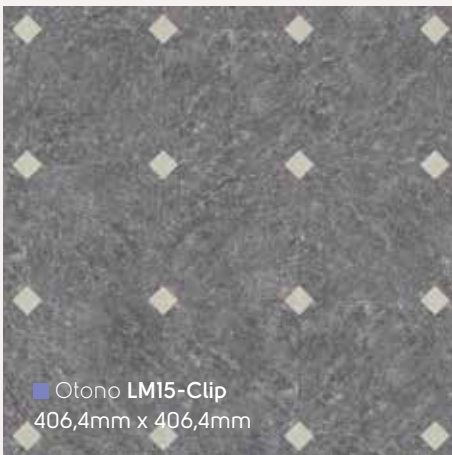

LM15-Clip ▾

Italian Marble

Ashford Marble

■ Otono LM15
406,4mm x 406,4mm

■ Fiore LM16
406,4mm x 406,4mm

■ Ashford LM10
914,4mm x 914,4mm Random Panel*

■ Otono LM15-Clip
406,4mm x 406,4mm

■ Fiore LM16-Clip
406,4mm x 406,4mm