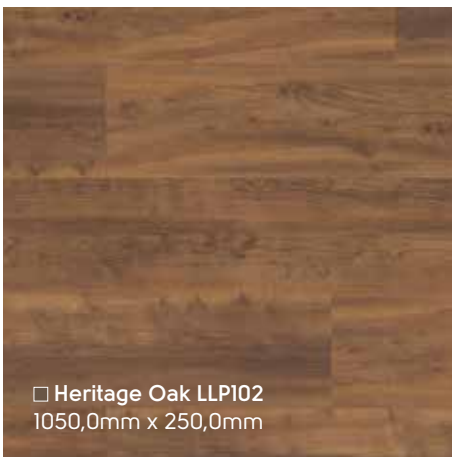

□ Heritage Oak LLP102
1050,0mm x 250,0mm

□ Hartford LLP112
1050,0mm x 250,0mm

□ Vivara LLP151
1050,0mm x 250,0mm

Designflooring LooseLay Wood | Holz | Bois | Hout

LUT201 ▽

LUT200 ▽

LUT203 ▽

Designflooring
LooseLay