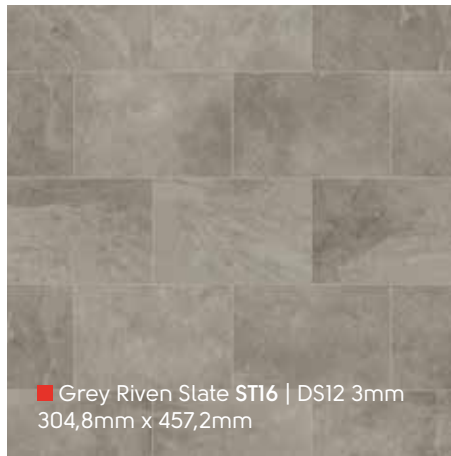

Rubens Stone | Stein | Pierre | Steen