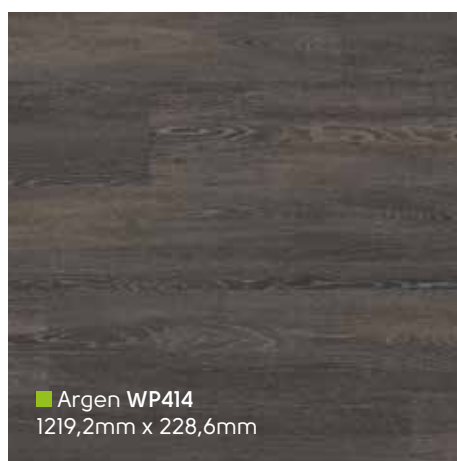

WP414 ▽

■ Ordo WP415
1219,2mm x 228,6mm

■ Rubra WP316
914,4mm x 152,4mm

■ Sylva WP417
1219,2mm x 228,6mm

■ Argen WP414
1219,2mm x 228,6mm

■ Tenebra Walnut WP330
914,4mm x 152,4mm

■ Carbo WP318
914,4mm x 152,4mm