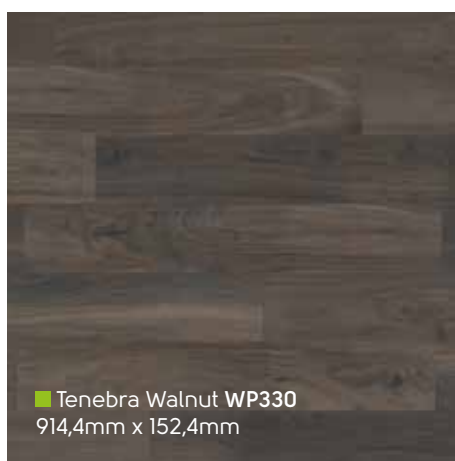

WP414 ▽

■ Ordo WP415
1219,2mm x 228,6mm

■ Rubra WP316
914,4mm x 152,4mm

■ Sylva WP417
1219,2mm x 228,6mm

■ Argen WP414
1219,2mm x 228,6mm

■ Tenebra Walnut WP330
914,4mm x 152,4mm

■ Carbo WP318
914,4mm x 152,4mm