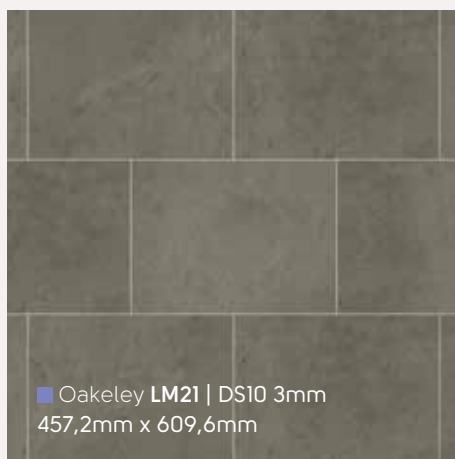

■ Gallatin **LM09** | DS15 3mm
457,2mm x 609,6mm

■ Caldera **LM28**
152,4mm x 914,4mm

■ Gallatin **LM29**
152,4mm x 914,4mm

Art Select Travertine

LM05 | DS16 3mm Δ

Welsh Slate

Parliament Slate

Art Select Slate