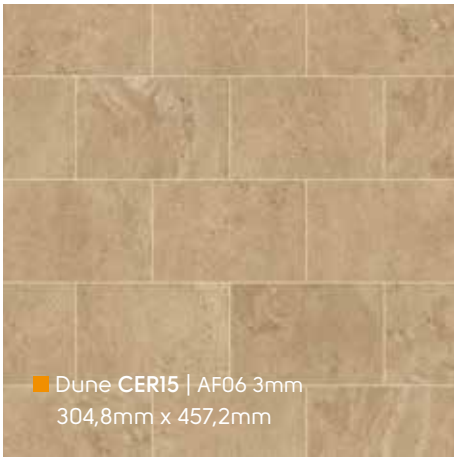

■ Cambric CER20 | DS10 3mm
304,8mm x 457,2mm

■ Spirito Limestone LST04 | DS16 3mm
406,4mm x 406,4mm

Monet Stone | Stein | Pierre | Steen

CER11 ▽

CER17 | DS12 5mm ▽

■ Dune CER15 | AF06 3mm
304,8mm x 457,2mm