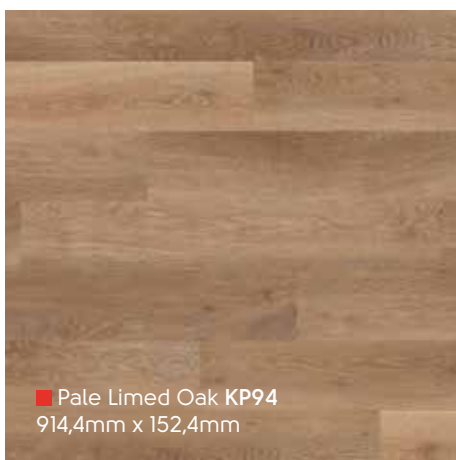

■ Coastal Sawn Oak KP136
914,4mm x 152,4mm

■ Lampione PVP147
1219,2mm x 177,8mm

■ Sycamore KP32
914,4mm x 101,6mm

Rubens Wood | Holz | Bois | Hout

Rubens Wood | Holz | Bois | Hout

PVP150 ▽

■ Pale Limed Oak KP94
914,4mm x 152,4mm