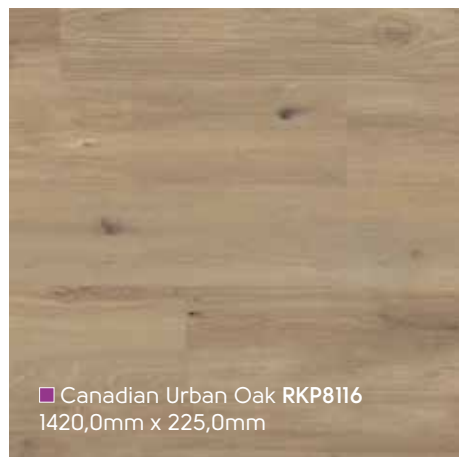

RKP8113 ▾

■ Texas White Ash RKP8105
1420,0mm x 225,0mm

■ Canadian Nude Oak RKP8117
1420,0mm x 225,0mm

■ Washed Swiss Pine RKP8113
1420,0mm x 225,0mm

■ Canadian Urban Oak RKP8116
1420,0mm x 225,0mm

Korlok Wood | Holz | Bois | Hout