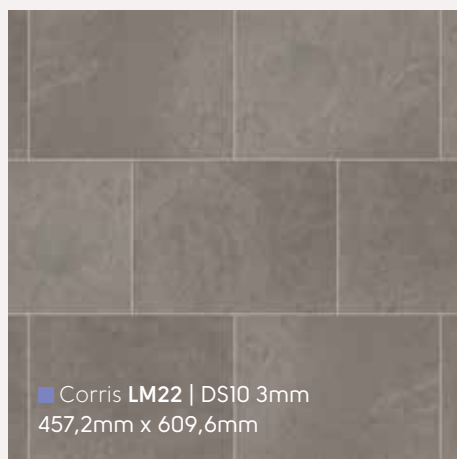

■ Gallatin **LM09** | DS15 3mm
457,2mm x 609,6mm

■ Caldera **LM28**
152,4mm x 914,4mm

■ Gallatin **LM29**
152,4mm x 914,4mm

Art Select Travertine

LM05 | DS16 3mm Δ

Welsh Slate

Parliament Slate

Art Select Slate