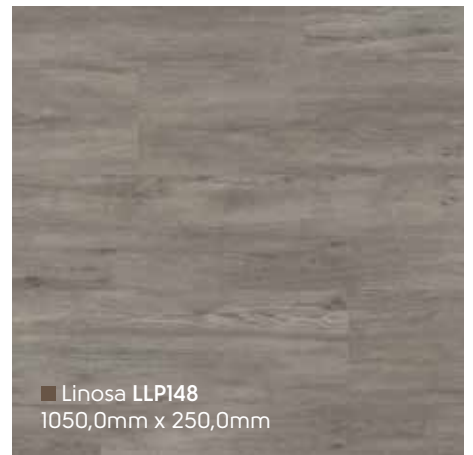

■ Levanzo LLP150
1050,0mm x 250,0mm

■ Linosa LLP148
1050,0mm x 250,0mm

Designflooring LooseLay Wood | Holz | Bois | Hout