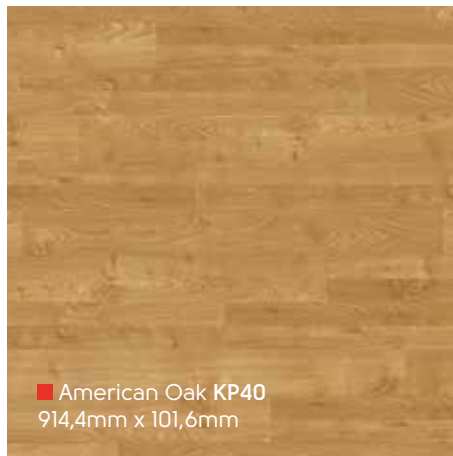

■ Torcello PVP145
1219,2mm x 177,8mm

■ Levanzo PVP150
1219,2mm x 177,8mm

■ Budelli PVP146
1219,2mm x 177,8mm

■ Washed Sawn Oak KP134
914,4mm x 152,4mm

■ Linosa PVP148
1219,2mm x 177,8mm

Rubens Wood | Holz | Bois | Hout