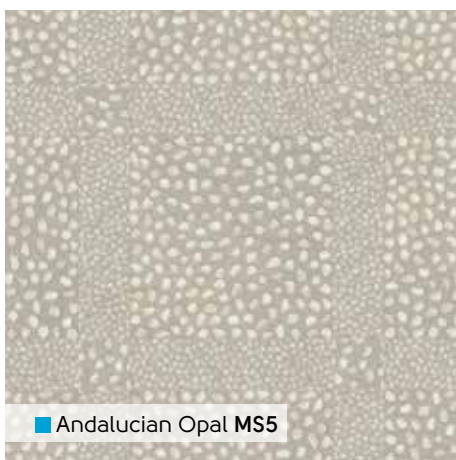

304,8mm x 304,8mm

designflooring.com

MS5 ▽

MS2 ▽

■ Andalusian Opal MS5

■ Navarra Chalk MS2

■ Catalanian Granite MS3

■ Galician Quartz MS1