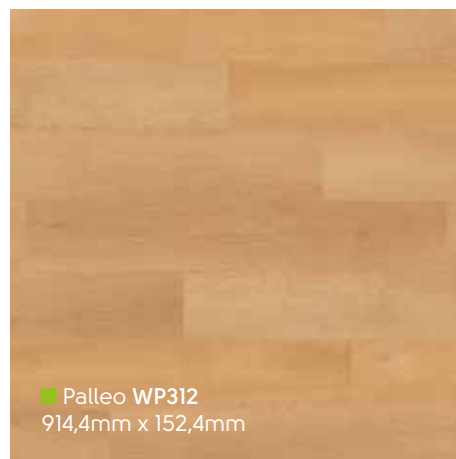

WP411 ▽

Opus Wood | Holz | Bois | Hout