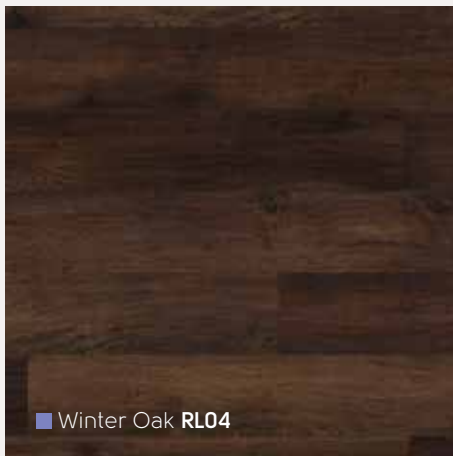

▷AP07

Art Select Parquet

RL02 | DS06 10mm ▽

RL02 ▽

■ Spring Oak RL01

■ Summer Oak RL02

■ Autumn Oak RL03

■ Winter Oak RL04