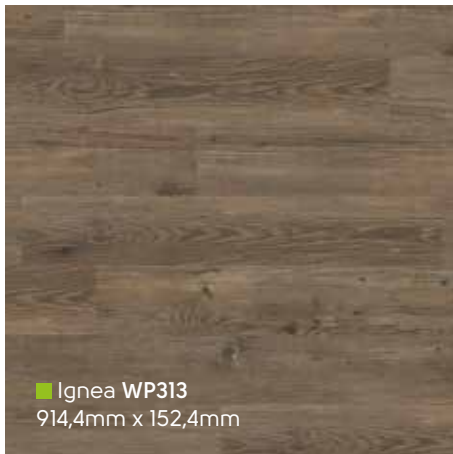

■ Warm Walnut WP327
914,4mm x 152,4mm

■ Ignea WP313
914,4mm x 152,4mm