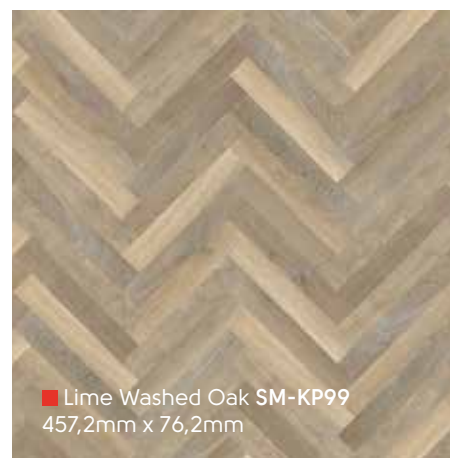

Create room to room transitions using our small and large plank formats.

Gestalten Sie elegante Raumübergänge mit unseren Planken in unterschiedlichen Formaten.

Créez des transitions inspirantes d'une zone à l'autre avec nos différents formats de lames.

Gebruik onze kleine en grote plankformaten om overgangen van kamer naar kamer te creëren.

SM-KP132 ▽

SM-KP138 ▽

Rubens Wood | Holz | Bois | Hout