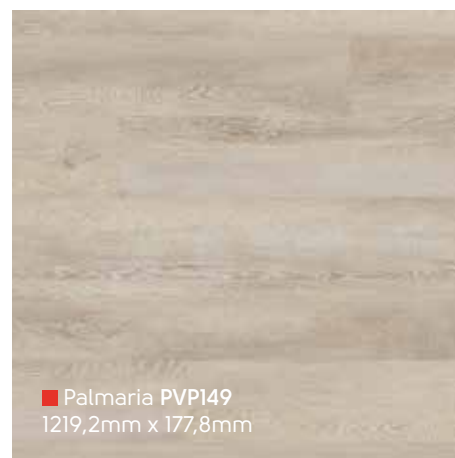

PVP149 ▽

■ Washed Scandi Pine KP132
914,4mm x 152,4mm

■ White Painted Oak KP105
914,4mm x 152,4mm

■ Natural Scandi Pine KP133
914,4mm x 152,4mm

■ Grey Scandi Pine KP131
914,4mm x 152,4mm

■ Palmaria PVP149
1219,2mm x 177,8mm