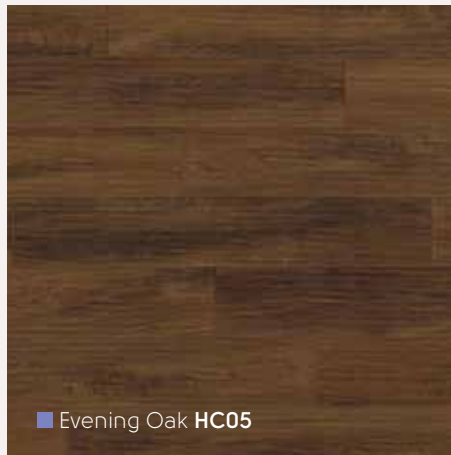

■ Morning Oak HC02

■ Evening Oak HC05