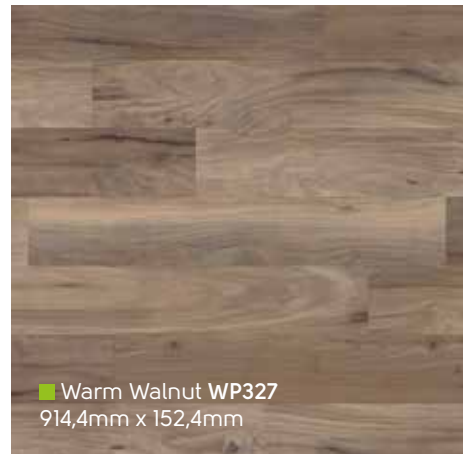

■ Weathered Elm REN113
914,4mm x 101,6mm

■ Luteus WP321
914,4mm x 152,4mm

■ Canitia WP322
914,4mm x 152,4mm

■ Ignea WP313
914,4mm x 152,4mm

■ Warm Walnut WP327
914,4mm x 152,4mm

Opus Wood | Holz | Bois | Hout