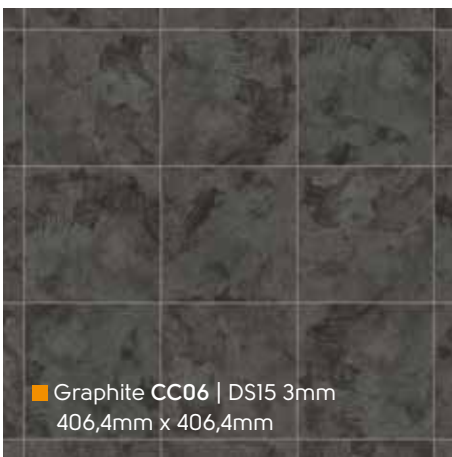

Monet Stone | Stein | Pierre | Steen