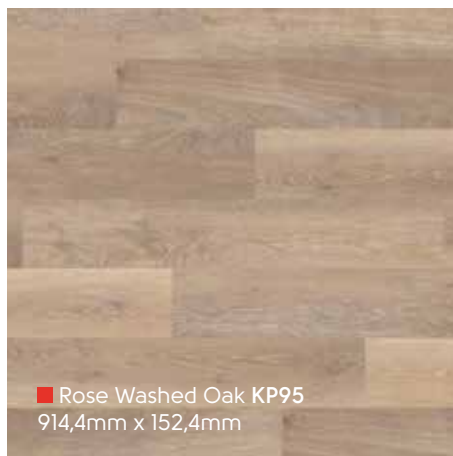

■ Coastal Sawn Oak KP136
914,4mm x 152,4mm

■ Lampione PVP147
1219,2mm x 177,8mm

■ Sycamore KP32
914,4mm x 101,6mm

Rubens Wood | Holz | Bois | Hout

Rubens Wood | Holz | Bois | Hout

PVP150 ▽

■ Pale Limed Oak KP94
914,4mm x 152,4mm