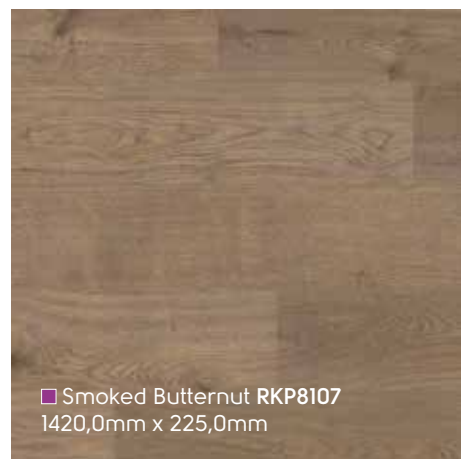

RKP8104 ▾

Korlok
Wood | Holz | Bois | Hout
designflooring.com