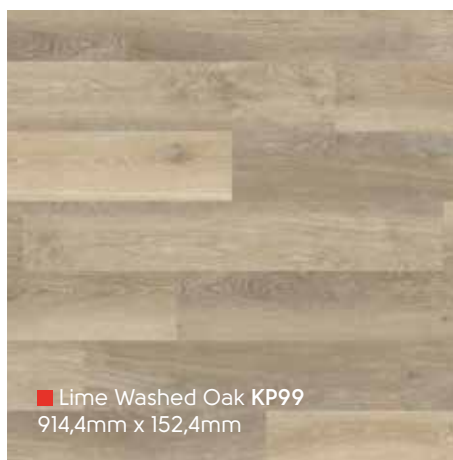

■ Coastal Sawn Oak KP136
914,4mm x 152,4mm

■ Lampione PVP147
1219,2mm x 177,8mm

■ Sycamore KP32
914,4mm x 101,6mm

Rubens Wood | Holz | Bois | Hout

Rubens Wood | Holz | Bois | Hout

PVP150 ▽

■ Pale Limed Oak KP94
914,4mm x 152,4mm