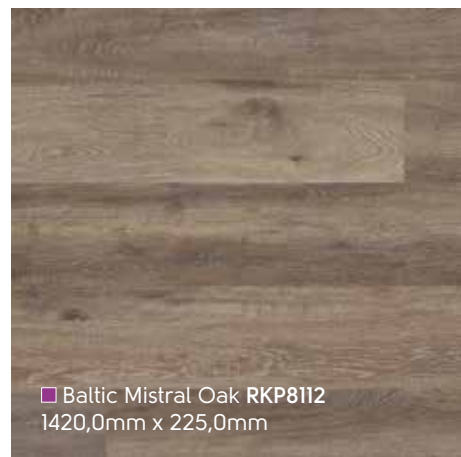

RKP8104 ▾

■ Washed Grey Ash RKP8104
1420,0mm x 225,0mm

■ Smoked Butternut RKP8107
1420,0mm x 225,0mm

■ Reclaimed French Oak RKP8109
1420,0mm x 225,0mm

■ Baltic Mistral Oak RKP8112
1420,0mm x 225,0mm

Korlok
Wood | Holz | Bois | Hout
designflooring.com