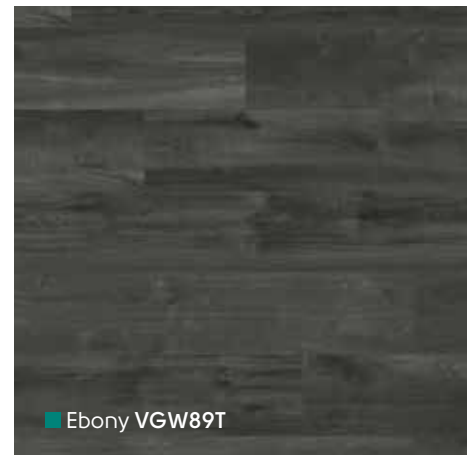

VGW96T ▽

■ Burnished Cypress VGW96T*

■ Burnished Beech VGW97T*

■ Charred Oak VGW102T*

■ Salvaged Redwood VGW101T*

■ Tawny Oak VGW91T

■ Ebony VGW89T

Van Gogh Wood | Holz | Bois | Hout