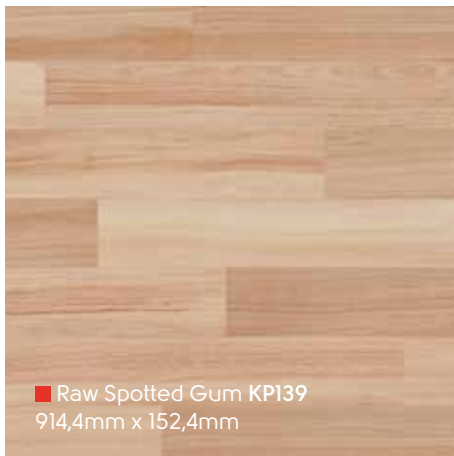

■ Coastal Sawn Oak KP136
914,4mm x 152,4mm

■ Lampione PVP147
1219,2mm x 177,8mm

■ Sycamore KP32
914,4mm x 101,6mm

Rubens Wood | Holz | Bois | Hout

Rubens Wood | Holz | Bois | Hout

PVP150 ▽

■ Pale Limed Oak KP94
914,4mm x 152,4mm