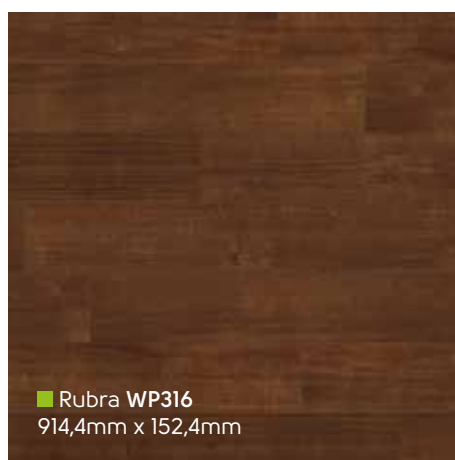

WP414 ▽

■ Ordo WP415
1219,2mm x 228,6mm

■ Rubra WP316
914,4mm x 152,4mm

■ Sylva WP417
1219,2mm x 228,6mm

■ Argen WP414
1219,2mm x 228,6mm

■ Tenebra Walnut WP330
914,4mm x 152,4mm

■ Carbo WP318
914,4mm x 152,4mm