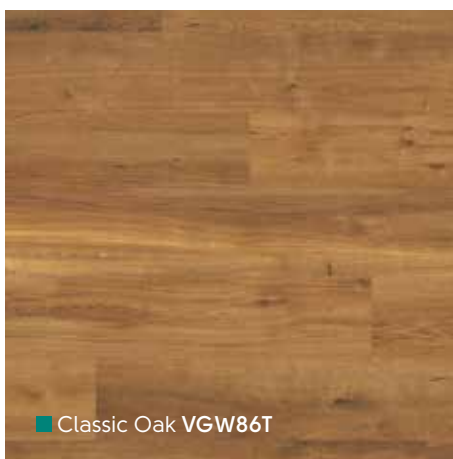

■ Burnt Ginger VG5-7

■ Hessian Oak VGW93T*

■ Classic Oak VGW86T