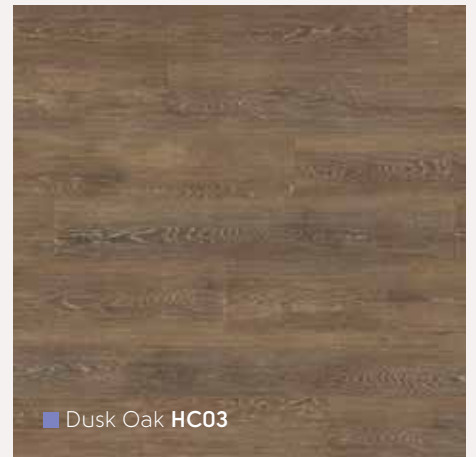

■ Storm Oak RL12

Art Select Oak Royale

1219,2mm x 177,8mm

designflooring.com

HC02 Δ

■ Dawn Oak HC01

■ Morning Oak HC02

■ Dusk Oak HC03