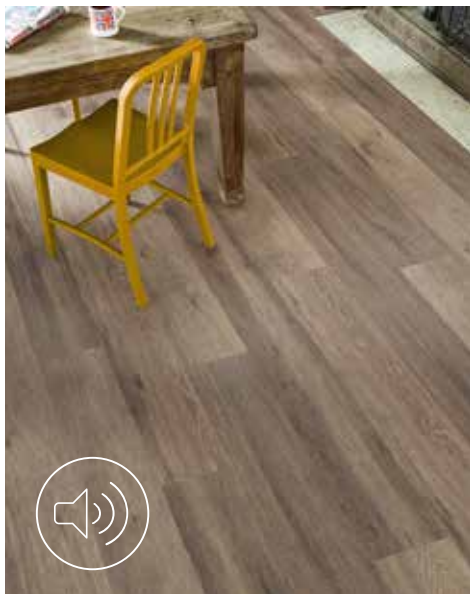

Installs over uneven subfloors
Auf unebenen Untergründen verlegbar
Pose directe sur surface imparfaite
Plaatsing over oneven vloeren