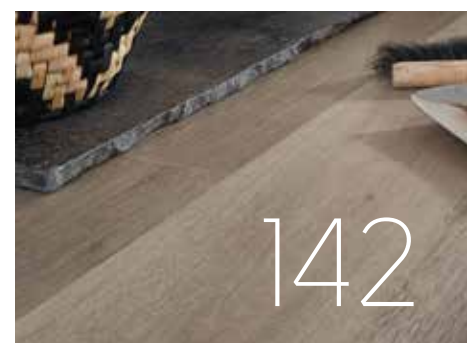

+44 1386 820105 | designflooring.com

0211 469 59203 | designflooring.de

01 57 32 39 13 | designflooring.fr

020 200 8282 | designflooring.nl

Why Designflooring?

Warum Designflooring?

Pourquoi choisir Designflooring?