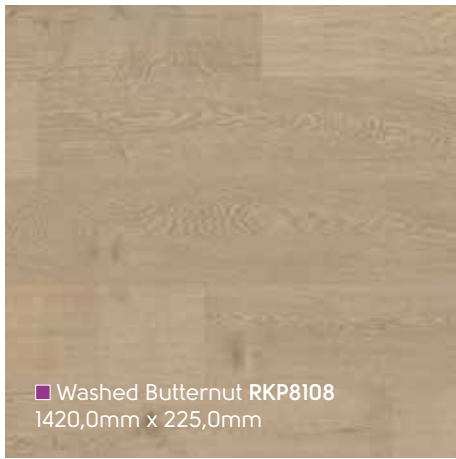

RKP8108 ▽

Korlok

Wood | Holz | Bois | Hout