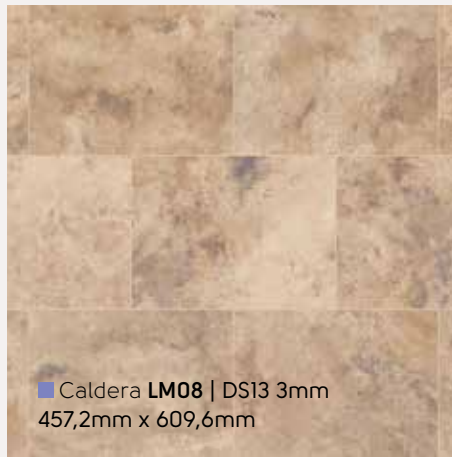

LM07 | LM27 | DS10 3mm ▾

LM07 | DS10 3mm ▾

■ Washburn LM07 | DS10 3mm
457,2mm x 609,6mm

■ Washburn LM27
152,4mm x 914,4mm

Art Select Travertine

LM09 | DS15 3mm ▾

LM08 | DS13 3mm ▾

■ Caldera **LM08** | DS13 3mm
457,2mm x 609,6mm