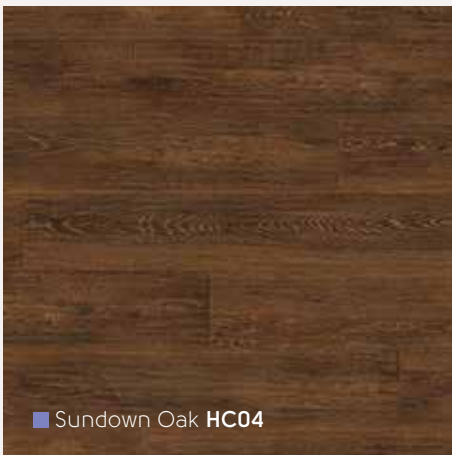

■ Storm Oak RL12

Art Select Oak Royale

1219,2mm x 177,8mm

designflooring.com

HC02 Δ

■ Dawn Oak HC01

■ Morning Oak HC02

■ Dusk Oak HC03