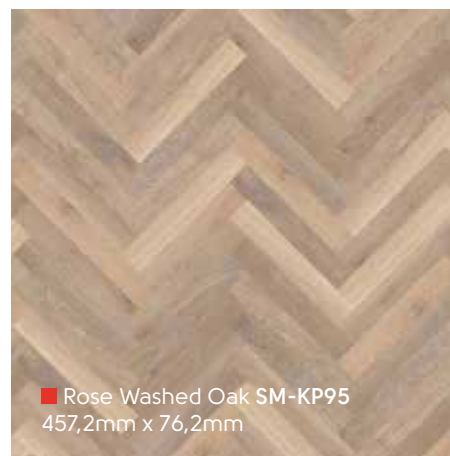

Create room to room transitions using our small and large plank formats.

Gestalten Sie elegante Raumübergänge mit unseren Planken in unterschiedlichen Formaten.

Créez des transitions inspirantes d'une zone à l'autre avec nos différents formats de lames.

Gebruik onze kleine en grote plankformaten om overgangen van kamer naar kamer te creëren.

SM-KP132 ▽

SM-KP138 ▽

Rubens Wood | Holz | Bois | Hout