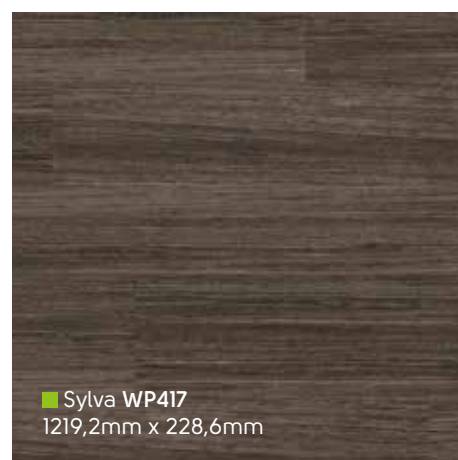

WP414 ▽

■ Ordo WP415
1219,2mm x 228,6mm

■ Rubra WP316
914,4mm x 152,4mm

■ Sylva WP417
1219,2mm x 228,6mm

■ Argen WP414
1219,2mm x 228,6mm

■ Tenebra Walnut WP330
914,4mm x 152,4mm

■ Carbo WP318
914,4mm x 152,4mm