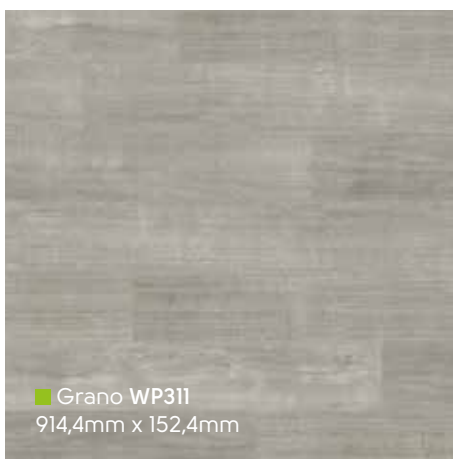

■ Niveus WP411
1219,2mm x 228,6mm

■ Grano WP311
914,4mm x 152,4mm