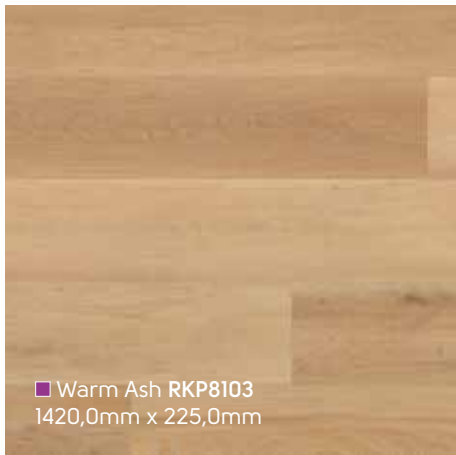

RKP8108 ▽

■ Washed Butternut RKP8108
1420,0mm x 225,0mm

■ Baltic Washed Oak RKP8101
1420,0mm x 225,0mm

■ Warm Ash RKP8103
1420,0mm x 225,0mm

■ Baltic Limed Oak RKP8111
1420,0mm x 225,0mm

Korlok

Wood | Holz | Bois | Hout