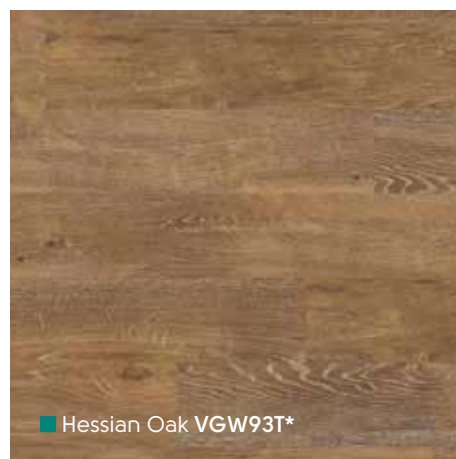

■ Bracken VG1-7

■ Hessian Oak VGW93T*

Van Gogh Wood | Holz | Bois | Hout

1219,2mm x 177,8mm

designflooring.com

*Please note: as a feature of the design, these products incorporate a high colour variation between individual planks.

*Bitte beachten Sie: Das Design dieser Farbtöne enthält starke Farbvariationen, wie sie in der Natur auftreten.

*Veuillez noter: Ces produits ont pour caractéristique une variation de couleur importante entre chaque lame.

*Let op: als onderdeel van het design bevatten onze producten natuurlijke kleurvariaties in de individuele planken.