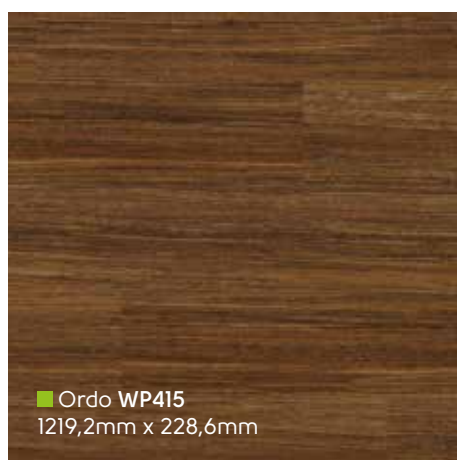

WP414 ▽

■ Ordo WP415
1219,2mm x 228,6mm

■ Rubra WP316
914,4mm x 152,4mm

■ Sylva WP417
1219,2mm x 228,6mm

■ Argen WP414
1219,2mm x 228,6mm

■ Tenebra Walnut WP330
914,4mm x 152,4mm

■ Carbo WP318
914,4mm x 152,4mm