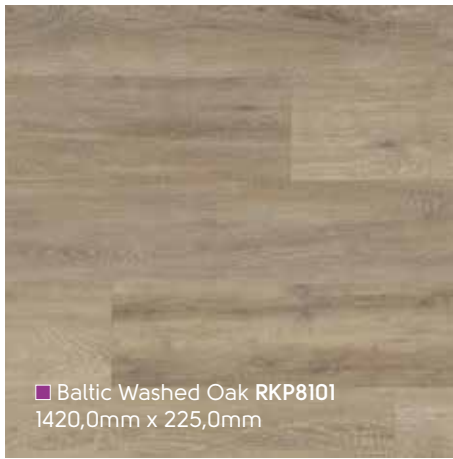

RKP8108 ▽

Korlok

Wood | Holz | Bois | Hout